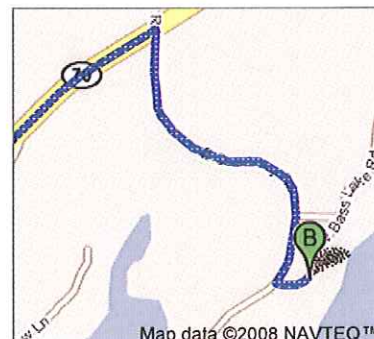

Directions to 7504 Island View Rd, Three Lakes, WI 54562
33.9 mi – about **1 hour 7 mins**
 The Kruse Team of Eliason Realty
 1-888-578-7383 (Toll Free)
 www.Kruseteam.com

A 1970 US Highway 45 N
 Eagle River, WI 54521

- | | |
|---|---------------------------|
| 1. Head southwest on US-45 toward McKinley Blvd
About 6 mins | go 2.8 mi
total 2.8 mi |
| ← 2. Turn left at US-45/WI-17/WI-70
Continue to follow WI-70
About 9 mins | go 5.2 mi
total 8.0 mi |
| → 3. Turn right at E Cranberry Rd
About 2 mins | go 0.8 mi
total 8.8 mi |
| ← 4. Turn left at ^{2ND} W Bass Lake Rd | go 463 ft
total 8.9 mi |

Total: 8.9 mi – about 17 mins

B W Bass Lake Rd
 1542 W Bass Lake Rd.
 Eagle River, WI 54521

total 0.0 mi

- | | |
|---|----------------------------|
| 5. Head southwest on W Bass Lake Rd toward E Cranberry Rd | go 463 ft
total 463 ft |
| → 6. Turn right at E Cranberry Rd
About 2 mins | go 0.8 mi
total 0.9 mi |
| ← 7. Turn left at WI-70
About 6 mins | go 3.8 mi
total 4.7 mi |
| ← 8. Turn left at US-45
About 13 mins | go 8.8 mi
total 13.5 mi |
| ← 9. Turn left at Superior St/US-45
Continue to follow US-45
About 5 mins | go 2.9 mi
total 16.4 mi |
| ← 10. Turn left at N Big Lake Loop Rd
About 3 mins | go 0.8 mi
total 17.1 mi |
| ← 11. Turn left at CW Smith Rd
About 1 min | go 0.3 mi
total 17.4 mi |
| → 12. Turn right to stay on CW Smith Rd | go 0.9 mi
total 18.3 mi |

Total: **6.5 mi** – about **16 mins**

 **7504 Island View Rd**
Three Lakes, WI 54562

These directions are for planning purposes only. You may find that construction projects, traffic, weather, or other events may cause conditions to differ from the map results, and you should plan your route accordingly. You must obey all signs or notices regarding your route.