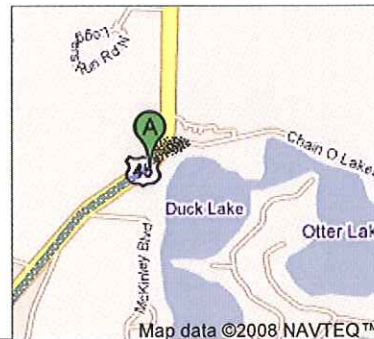

Directions to 7504 Island View Rd, Three Lakes, WI 54562
33.9 mi – about **1 hour 7 mins**
 The Kruse Team of Eliason Realty
 1-888-578-7383 (Toll Free)
 www.Kruseteam.com

A 1970 US Highway 45 N
 Eagle River, WI 54521

- | | |
|---|---------------------------|
| 1. Head southwest on US-45 toward McKinley Blvd
About 6 mins | go 2.8 mi
total 2.8 mi |
| ← 2. Turn left at US-45/WI-17/WI-70
Continue to follow WI-70
About 9 mins | go 5.2 mi
total 8.0 mi |
| → 3. Turn right at E Cranberry Rd
About 2 mins | go 0.8 mi
total 8.8 mi |
| ← 4. Turn left at ^{2ND} W Bass Lake Rd | go 463 ft
total 8.9 mi |

Total: 8.9 mi – about 17 mins

B W Bass Lake Rd
 1542 W Bass Lake Rd.
 Eagle River, WI 54521

total 0.0 mi

- | | |
|---|----------------------------|
| 5. Head southwest on W Bass Lake Rd toward E Cranberry Rd | go 463 ft
total 463 ft |
| → 6. Turn right at E Cranberry Rd
About 2 mins | go 0.8 mi
total 0.9 mi |
| ← 7. Turn left at WI-70
About 6 mins | go 3.8 mi
total 4.7 mi |
| ← 8. Turn left at US-45
About 13 mins | go 8.8 mi
total 13.5 mi |
| ← 9. Turn left at Superior St/US-45
Continue to follow US-45
About 5 mins | go 2.9 mi
total 16.4 mi |
| ← 10. Turn left at N Big Lake Loop Rd
About 3 mins | go 0.8 mi
total 17.1 mi |
| ← 11. Turn left at CW Smith Rd
About 1 min | go 0.3 mi
total 17.4 mi |
| → 12. Turn right to stay on CW Smith Rd | go 0.9 mi
total 18.3 mi |

Total: **6.5 mi** – about **16 mins**

 **7504 Island View Rd**
Three Lakes, WI 54562

These directions are for planning purposes only. You may find that construction projects, traffic, weather, or other events may cause conditions to differ from the map results, and you should plan your route accordingly. You must obey all signs or notices regarding your route.