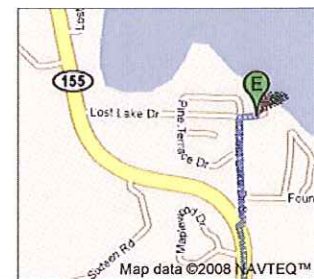

**Total: 4.9 mi – about 11 mins**

**C** 7669 Birchwood Dr  
 St Germain, WI 54558

Map data ©2008 NAVTEQ™

total 0.0 mi

- |   |  |
|---|--|
| <p>13. Head northeast on <b>Birchwood Dr</b> toward <b>Juve Rd</b><br/>                 About 1 min</p> | <p>go 0.6 mi<br/>                 total 0.6 mi</p> |
| <p>→ 14. Turn right to stay on <b>Birchwood Dr</b></p>  | <p>go 0.9 mi<br/>                 total 1.5 mi</p> |

About 2 mins

Total: 1.5 mi – about 3 mins

**D** 7265 Birchwood Dr  
St Germain, WI 54558

total 0.0 mi

15. Head west on Birchwood Dr toward Juve Rd  
About 2 mins

go 0.9 mi  
total 0.9 mi

➔ 16. Turn right at Juve Rd  
About 6 mins

go 2.2 mi  
total 3.2 mi

➔ 17. Turn right at WI-155  
About 2 mins

go 0.9 mi  
total 4.1 mi

➔ 18. Turn right at Lost Lake Dr S  
About 1 min

go 0.3 mi  
total 4.4 mi

➔ 19. Turn right to stay on Lost Lake Dr S

go 259 ft  
total 4.4 mi

Total: 4.4 mi – about 11 mins

**E** 8210 Lost Lake Dr S  
St Germain, WI 54558

These directions are for planning purposes only. You may find that construction projects, traffic, weather, or other events may cause conditions to differ from the map results, and you should plan your route accordingly. You must obey all signs or notices regarding your route.